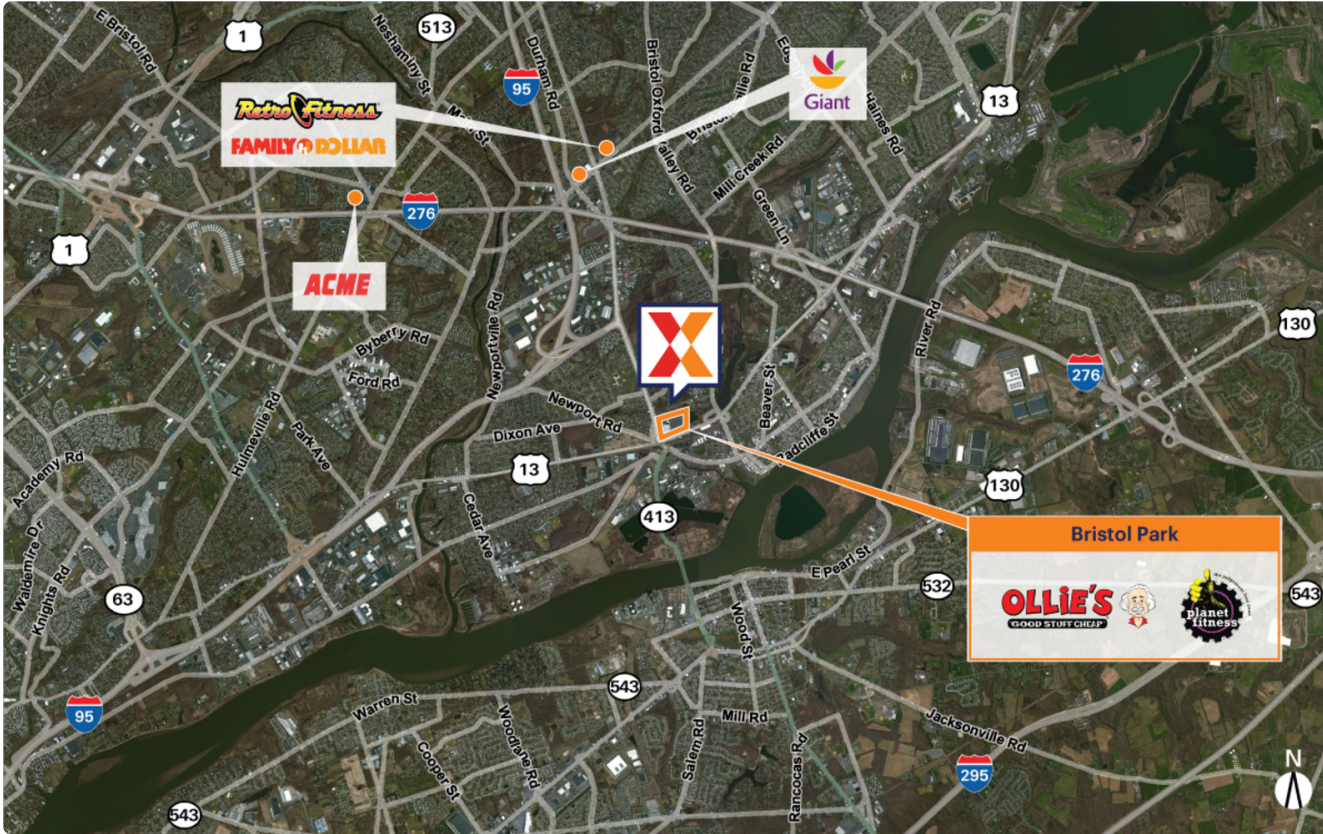

Bristol Park

100 Commerce Circle | Bristol, PA 19007

Bucks County Philadelphia-Camden-Wilmington, PA-NJ-DE-MD 278,682 Sq Ft

40.1009, -74.8710

Demographics	1 Mile	3 Miles	5 Miles
Population	9,620	74,947	222,002
Daytime Pop.	12,614	72,287	202,357
Households	3,636	29,021	83,781
Income	\$105,278	\$105,490	\$114,426

Source: Synergos Technologies, Inc. 2024

Ollie's Bargain Outlet and Planet Fitness anchored center with strong mix of national retailers including Dollar Tree, Family Dollar, and McDonald's

Surrounded by a dense population of 222K+ within 5-miles

Strong daytime population of 12K+ within 1-mile and in close proximity to the 135-bed Lower Bucks Hospital

Located at one of the area's busiest intersections of Route 13 and Route 413